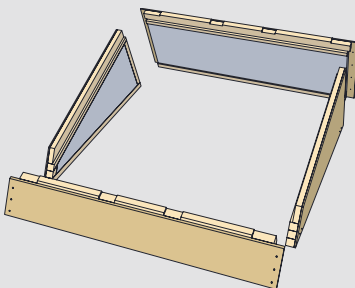

CFRS-F

Futuretherm Technology™

000mm x 000mm

60kg

0°-15°

CFRS-U

Futuretherm Technology™

000mm x 000mm

60kg

0°-15°

Futuretherm Technology™