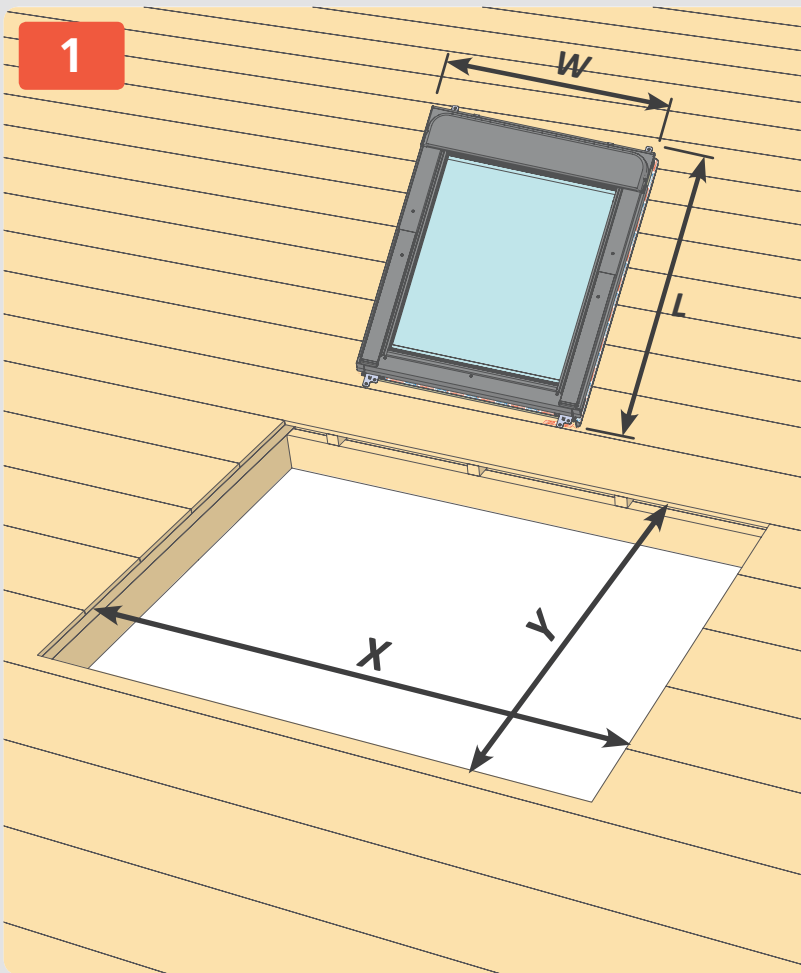

### CFRS-F

Futuretherm Technology™

- ✓ Integrated Thermal Cube
- ✓ Approved Fit as Standard
- ✓ Unique Fix Kit Installation

000mm x 000mm

60kg

0°-15°

### CFRS-U

Futuretherm Technology™

- ✓ Integrated Thermal Cube
- ✓ Approved Fit as Standard
- ✓ Unique Fix Kit Installation

000mm x 000mm

60kg

0°-15°

Futuretherm Technology™

1

	<b>W x L</b>	<b>X x Y</b>
CFRS-CP-01	550 x 780	1088 x 1000
CFRS-CP-02	550 x 980	1088 x 1200
CFRS-CP-03	660 x 1180	1308 x 1400
CFRS-CP-04	780 x 980	1548 x 1200
CFRS-CP-05	780 x 1180	1548 x 1400
CFRS-CP-06	780 x 1400	1548 x 1620
CFRS-CP-07	940 x 1600	1868 x 1820
CFRS-CP-08	1140 x 1180	2268 x 1400
CFRS-CP-09	1340 x 980	2668 x 1200
CFRS-CP-10	1340 x 1400	2668 x 1620