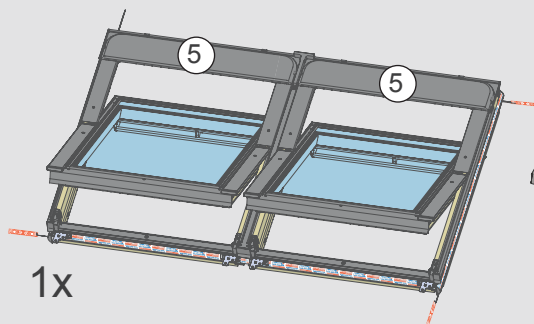

CFRS-F

Futuretherm Technology™

000mm x 000mm

60kg

0°-15°

CFRS-U

Futuretherm Technology™

000mm x 000mm

60kg

0°-15°

Futuretherm Technology™