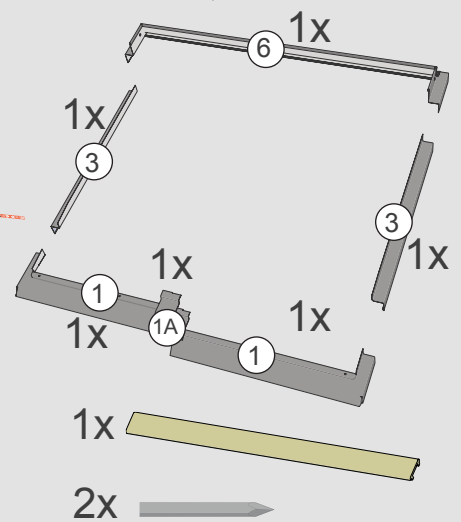

CFRS-F

Futuretherm Technology™

000mm x 000mm

60kg

0°-15°

CFRS-U

Futuretherm Technology™

000mm x 000mm

60kg

0°-15°

Futuretherm Technology™