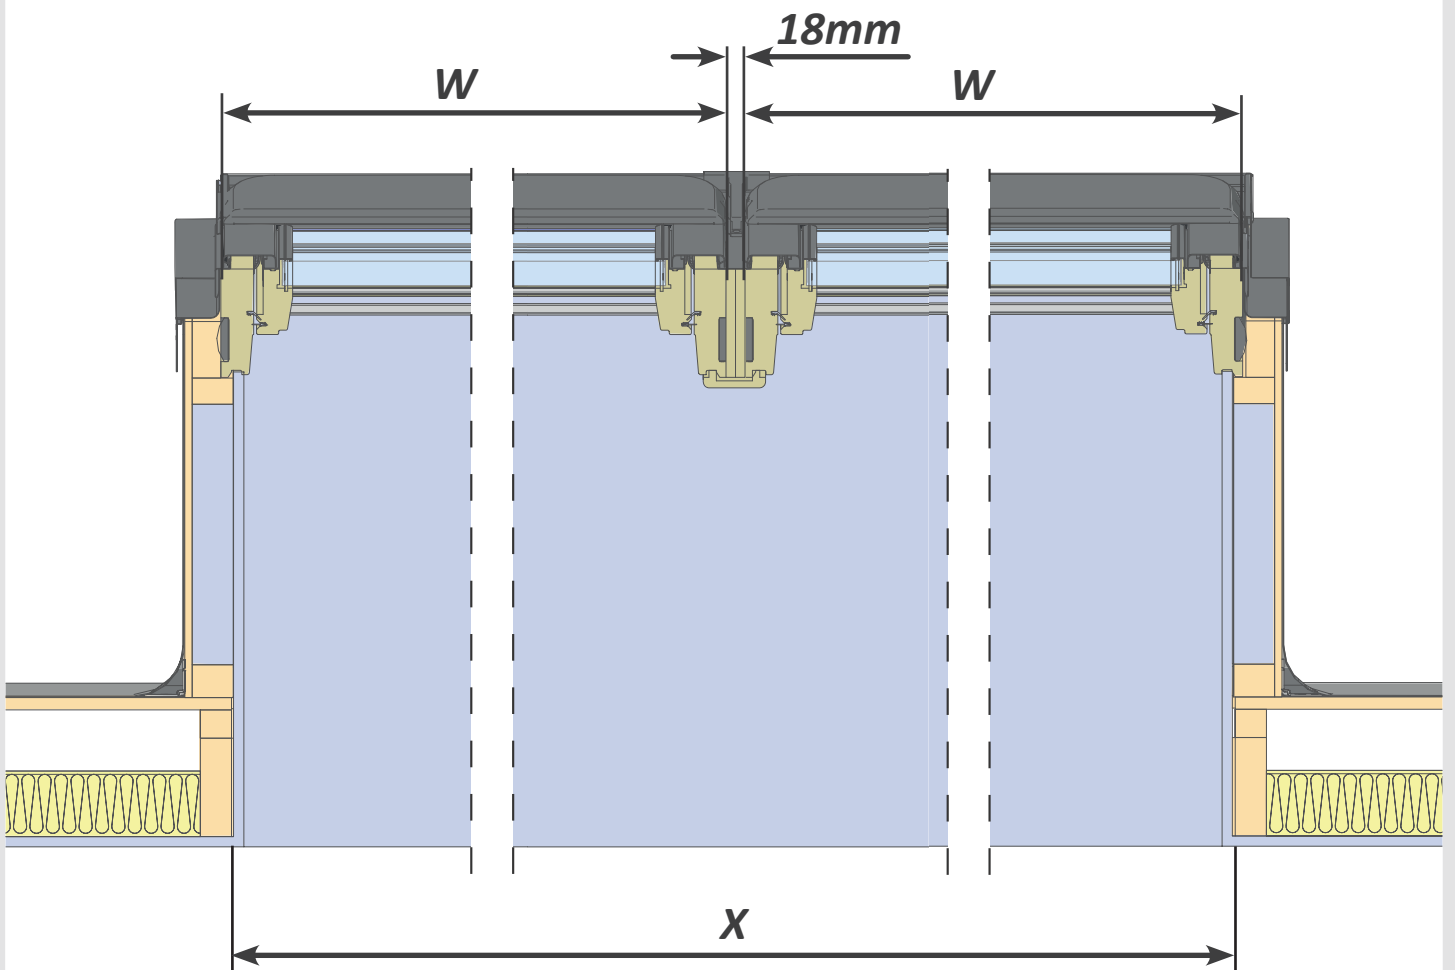

### CFRS-F

Futuretherm Technology™

- ✓ Integrated Thermal Cube
- ✓ Approved Fit as Standard
- ✓ Unique Fix Kit Installation

000mm x 000mm

60kg

0°-15°

### CFRS-U

Futuretherm Technology™

- ✓ Integrated Thermal Cube
- ✓ Approved Fit as Standard
- ✓ Unique Fix Kit Installation

000mm x 000mm

60kg

0°-15°

Futuretherm Technology™

1

	<b>W x L</b>	<b>X x Y</b>
CFRS-CP-01	550 x 780	1088 x 1000
CFRS-CP-02	550 x 980	1088 x 1200
CFRS-CP-03	660 x 1180	1308 x 1400
CFRS-CP-04	780 x 980	1548 x 1200
CFRS-CP-05	780 x 1180	1548 x 1400
CFRS-CP-06	780 x 1400	1548 x 1620
CFRS-CP-07	940 x 1600	1868 x 1820
CFRS-CP-08	1140 x 1180	2268 x 1400
CFRS-CP-09	1340 x 980	2668 x 1200
CFRS-CP-10	1340 x 1400	2668 x 1620

2

3

8x 30mm

4

5

6

7

16x  30mm