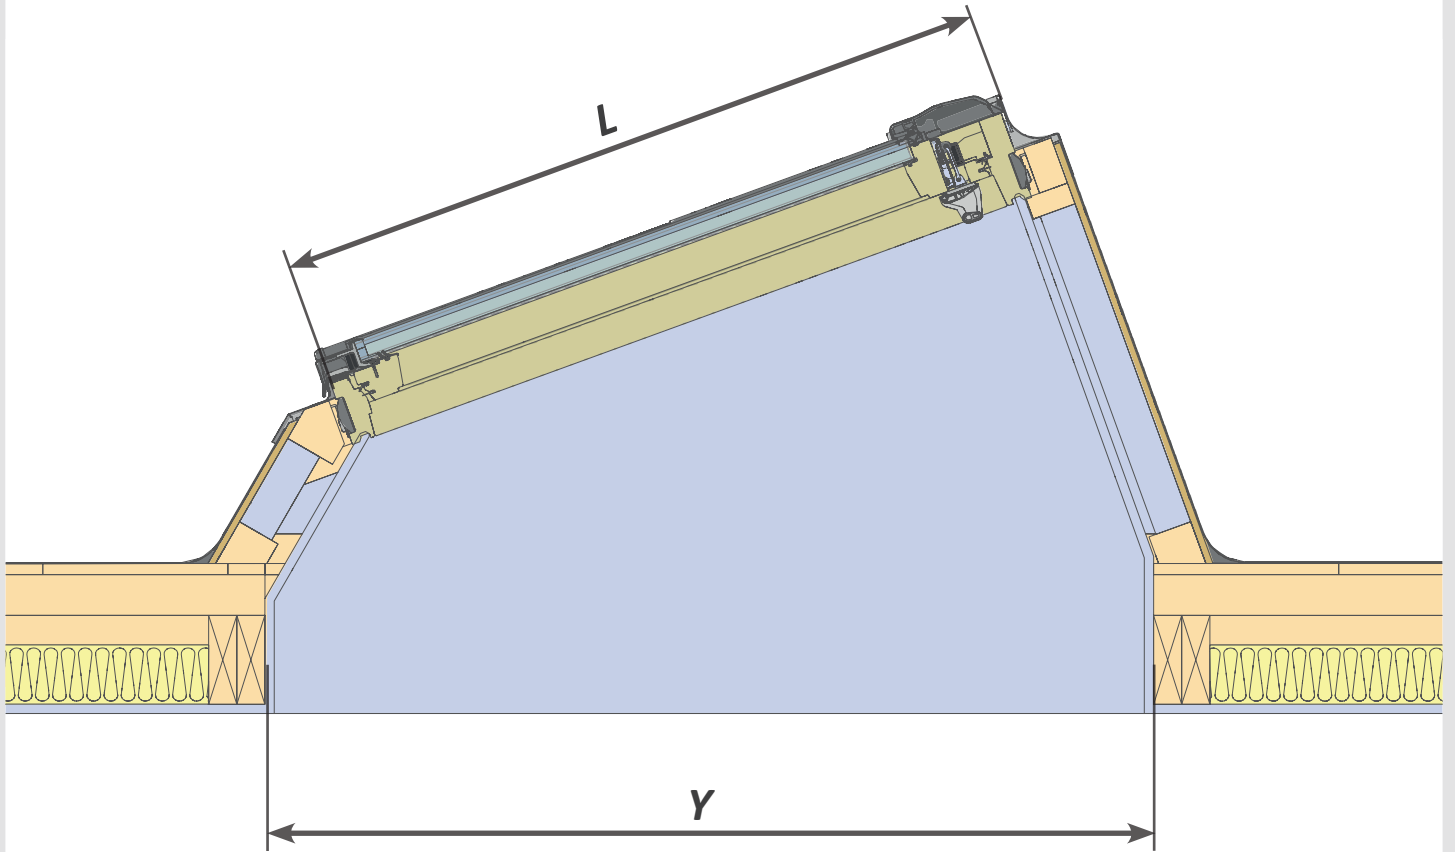

### CFRS-F

Futuretherm Technology™

- ✓ Integrated Thermal Cube
- ✓ Approved Fit as Standard
- ✓ Unique Fix Kit Installation

000mm x 000mm

60kg

0°-15°

### CFRS-U

Futuretherm Technology™

- ✓ Integrated Thermal Cube
- ✓ Approved Fit as Standard
- ✓ Unique Fix Kit Installation

000mm x 000mm

60kg

0°-15°

Futuretherm Technology™

1

	<b>W x L</b>	<b>X x Y</b>
CFRS-CP-01	550 x 780	1088 x 1000
CFRS-CP-02	550 x 980	1088 x 1200
CFRS-CP-03	660 x 1180	1308 x 1400
CFRS-CP-04	780 x 980	1548 x 1200
CFRS-CP-05	780 x 1180	1548 x 1400
CFRS-CP-06	780 x 1400	1548 x 1620
CFRS-CP-07	940 x 1600	1868 x 1820
CFRS-CP-08	1140 x 1180	2268 x 1400
CFRS-CP-09	1340 x 980	2668 x 1200
CFRS-CP-10	1340 x 1400	2668 x 1620

2

3

8x 30mm

4

5

6

7

16x  30mm