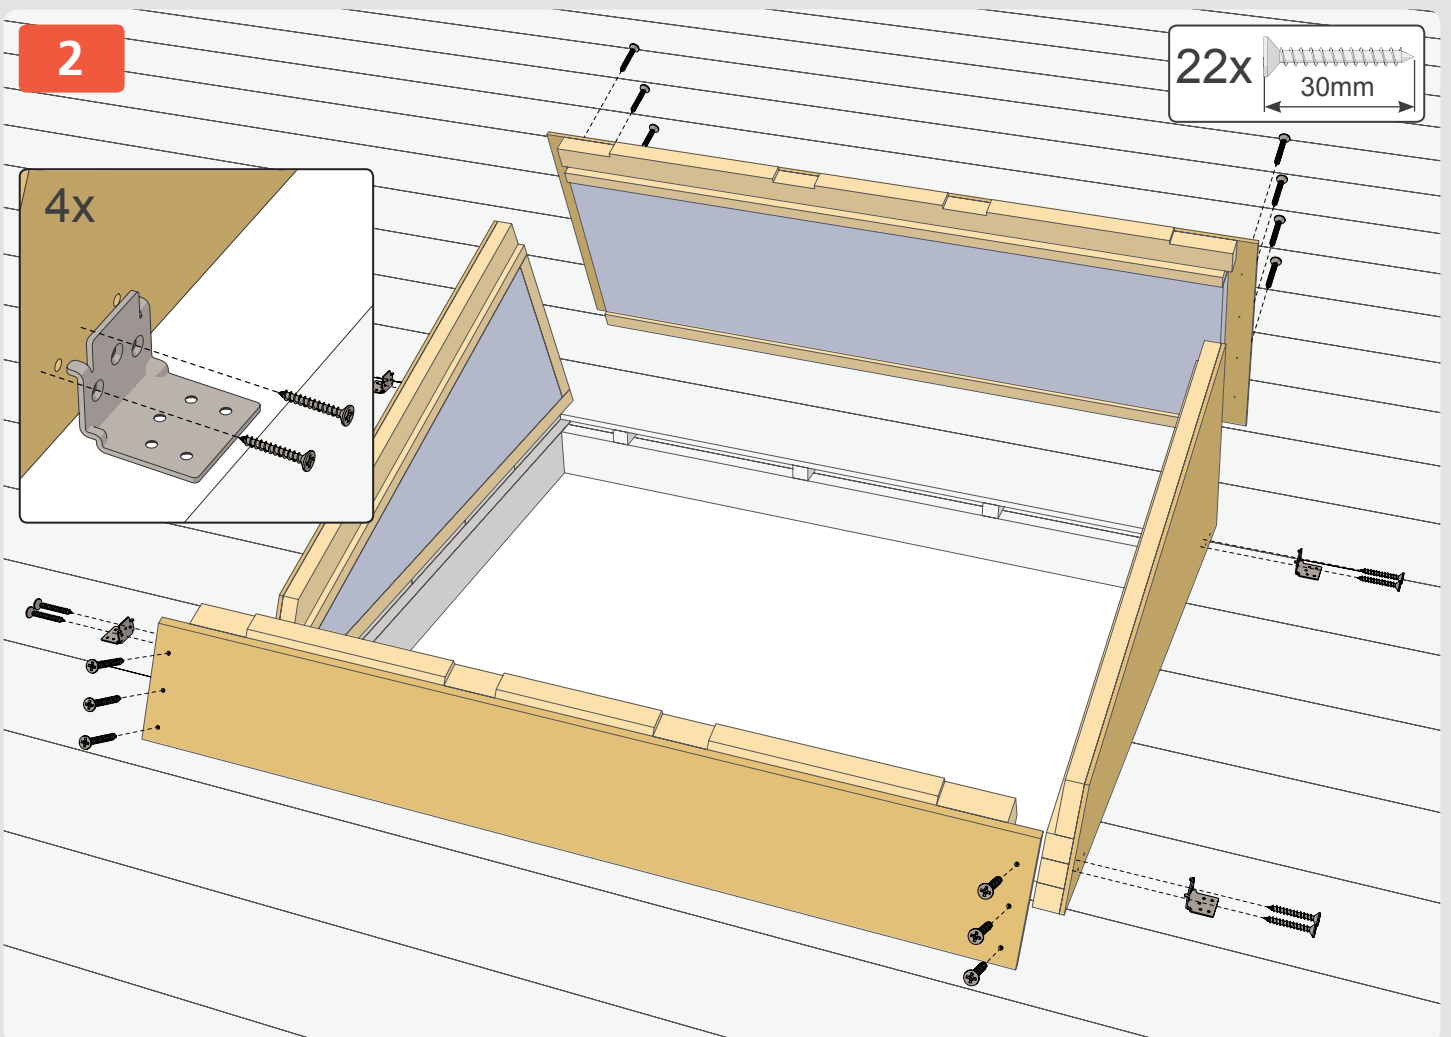

W x L	X x Y
CFRS-CP-01	550 x 780	1088 x 1000
CFRS-CP-02	550 x 980	1088 x 1200
CFRS-CP-03	660 x 1180	1308 x 1400
CFRS-CP-04	780 x 980	1548 x 1200
CFRS-CP-05	780 x 1180	1548 x 1400
CFRS-CP-06	780 x 1400	1548 x 1620
CFRS-CP-07	940 x 1600	1868 x 1820
CFRS-CP-08	1140 x 1180	2268 x 1400
CFRS-CP-09	1340 x 980	2668 x 1200
CFRS-CP-10	1340 x 1400	2668 x 1620

2